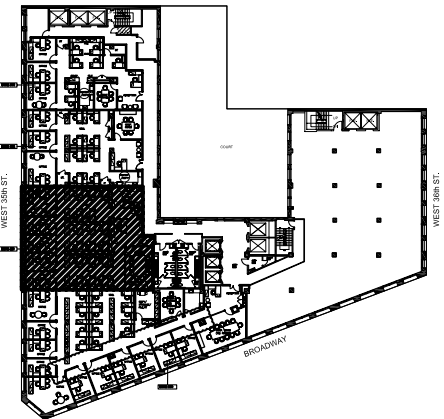

SUITE B (4,868 RSF)

PRIVATE OFFICE	5
WORKSTATION	17
CONF. ROOM	1
PANTRY/COPY	1
I.T.	1
RECEPTION	1
COAT CLOSET	1
STORAGE	1

**1333 BROADWAY
NEW YORK, NY
3RD FLOOR SUITE 'B'**