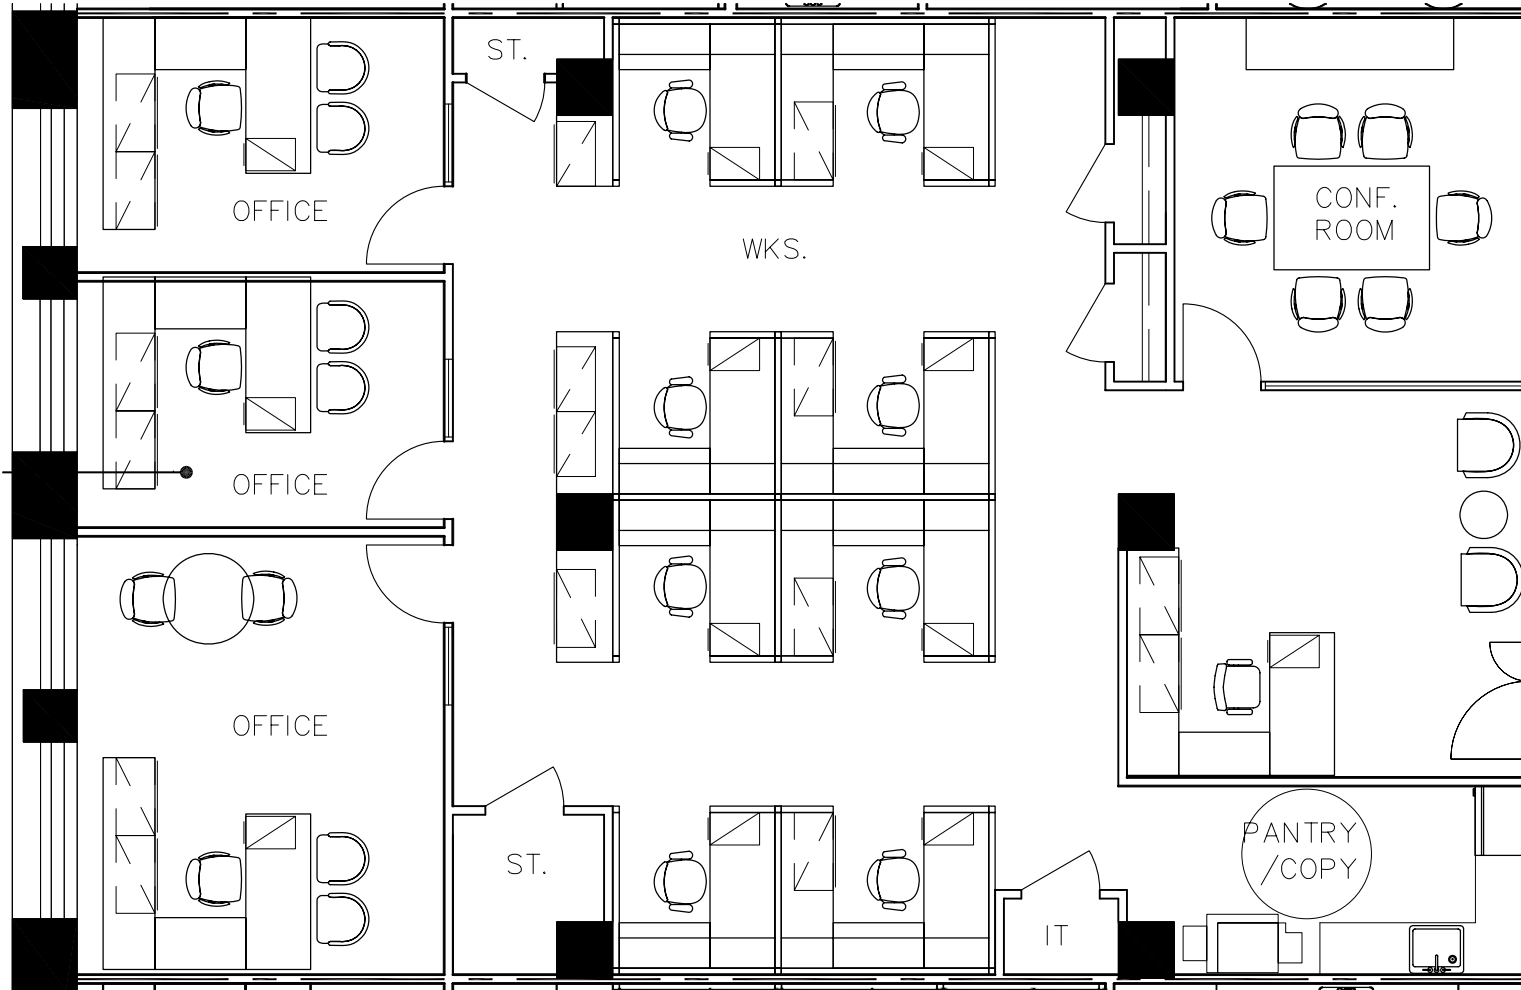

SUITE C (3,371 RSF)

PRIVATE OFFICE	3
WORKSTATION	8
CONF. ROOM	1
PANTRY/COPY	1
I.T.	1
RECEPTION	1
COAT CLOSET	2
STORAGE	3

1333 BROADWAY
 NEW YORK, NY
 3RD FLOOR SUITE 'C'