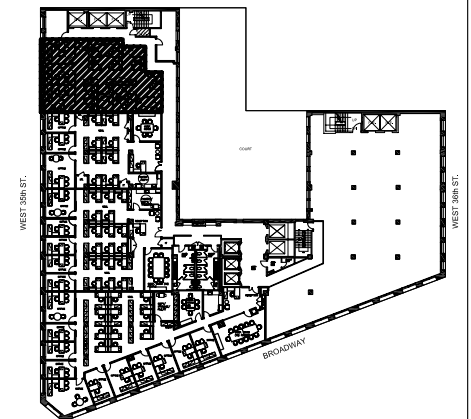

SUITE D (2,949 RSF)

PRIVATE OFFICE	3
WORKSTATION	8
CONF. ROOM	1
PANTRY/COPY	1
I.T.	1
RECEPTION	1
COAT CLOSET	1
STORAGE	1

**1333 BROADWAY
NEW YORK, NY
3RD FLOOR SUITE 'D'**