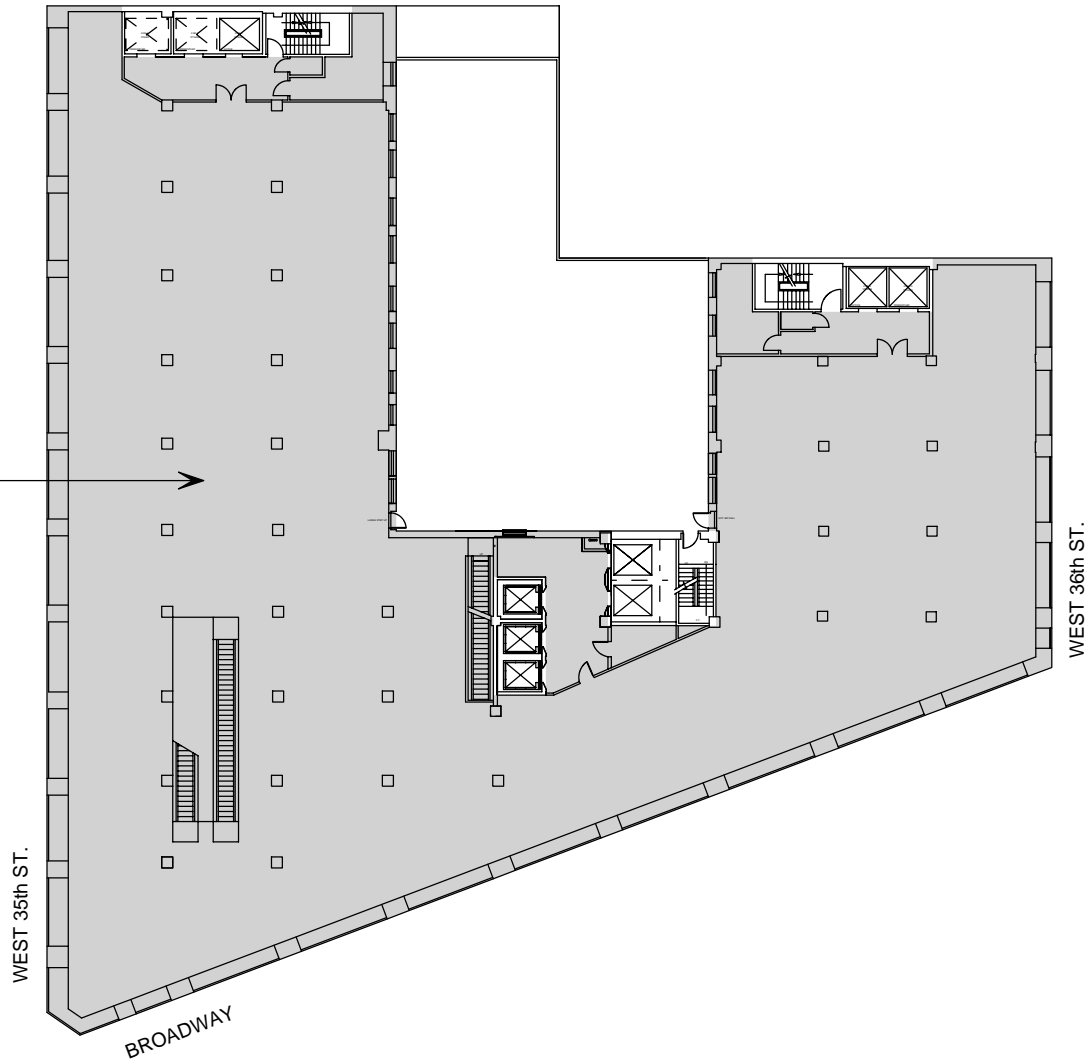

**Option C**

**Space A**  
**22,138 USF**

1333 Broadway

New York, NY

2nd Floor

Project:

Scale: \_\_" = 1.0'

Date Printed: 9/4/2008

All areas and dimensions  
are approximate. Field  
verification is necessary.

**NORTH**