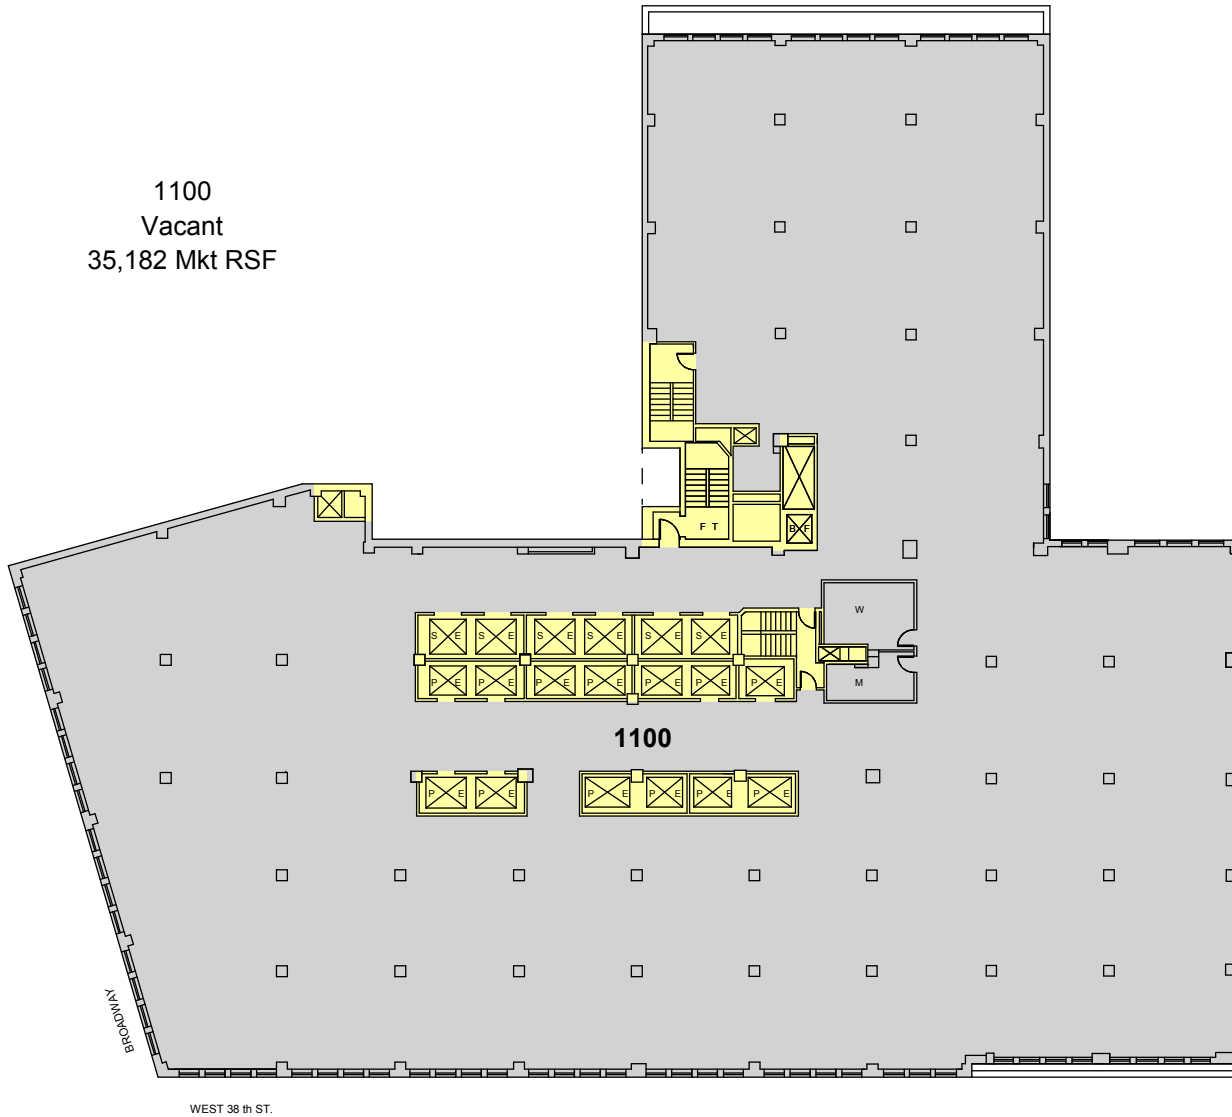

1100
Vacant
35,182 Mkt RSF

1400 Broadway
New York, NY 10018

11th Floor

All areas and dimensions
are approximate. Field
verification is necessary.

Date Printed: 6/22/2009

NORTH

SYSTEMS

60 East 42nd St
Suite 1001
New York, NY 10165
Ph 212 949-5465
Fx 212 949-1707